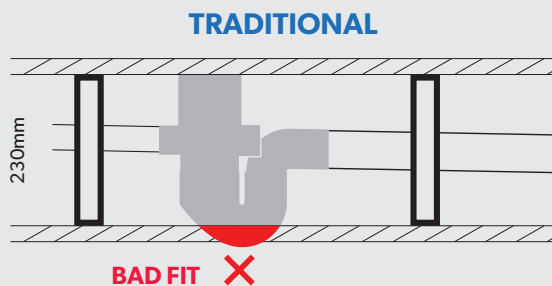

LESS WORKAROUNDS | LESS TIME | LESS STRESS