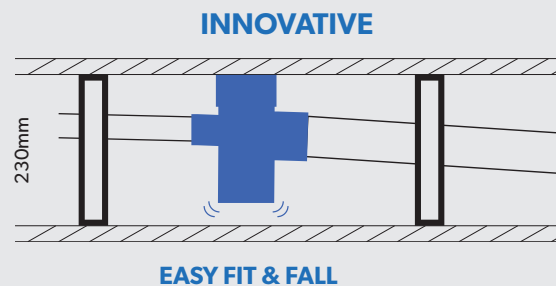

LESS WORKAROUNDS | LESS TIME | LESS STRESS