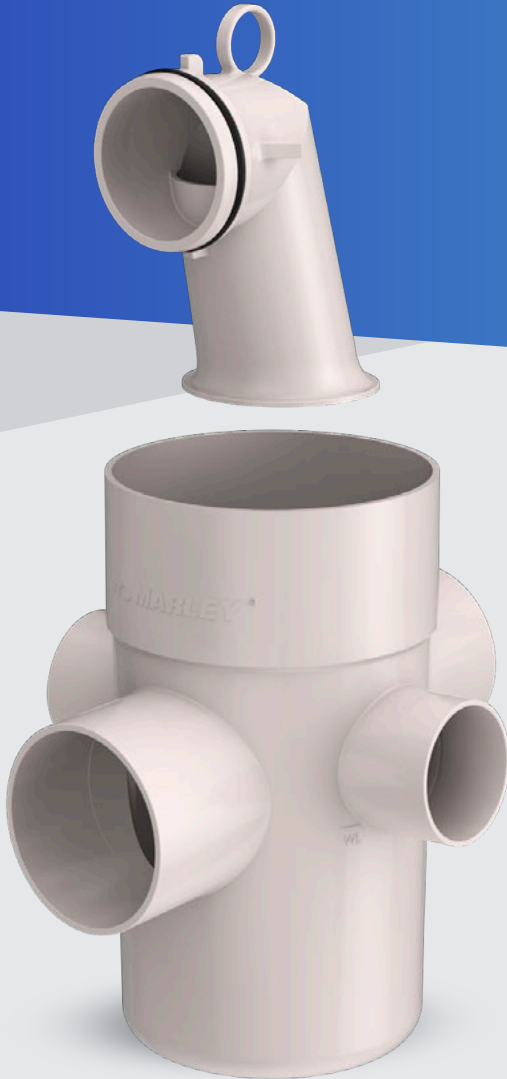

OPTIM[®] kompakt[®]

Boss Gully Trap

The shortest boss around

- › uPVC – seamless integration into Marley OPTIM[®] DWV System
- › Just 199mm high – 20% shorter than standard uPVC option
- › Get the right fit and fall within shorter joist heights
- › AS/NZS 1260 compliant

New Zealand patent application no. 753983, New Zealand design registration no. 426078

WaterMark Certification WMK20224

LESS WORKAROUNDS | LESS TIME | LESS STRESS