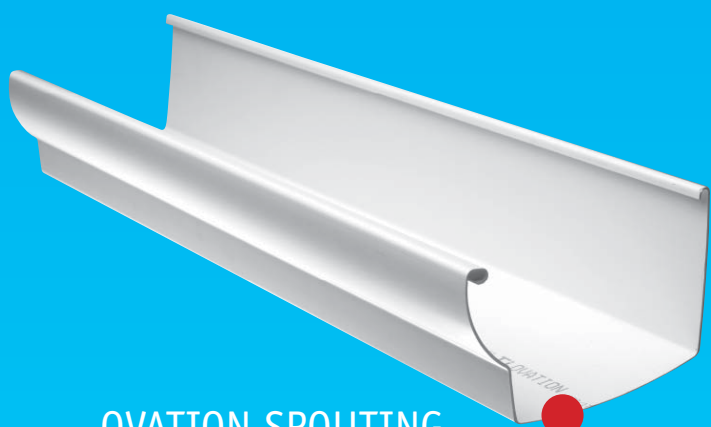

Get *exactly* what you want!

FLEXIPAKTM

CUSTOMISED ORDERING SERVICE

MAGNUM SPOUTING
Available in 4m
lengths.

TYPHOON SPOUTING
Available in 3m or
5m lengths.

OVATION SPOUTING
Available in
4m lengths.

FL2 SPOUTING
Available in 3m or
5m lengths.

ECLIPSE DOWNPIPE
Available in 3m
lengths.